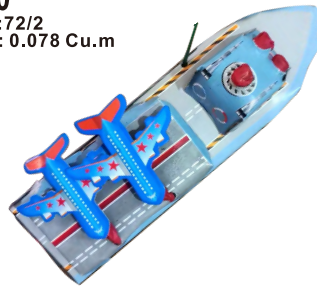

AIRCRAFT CARRIER NV100

Packing: 72/2
Ctn Size: 0.078 Cu.m